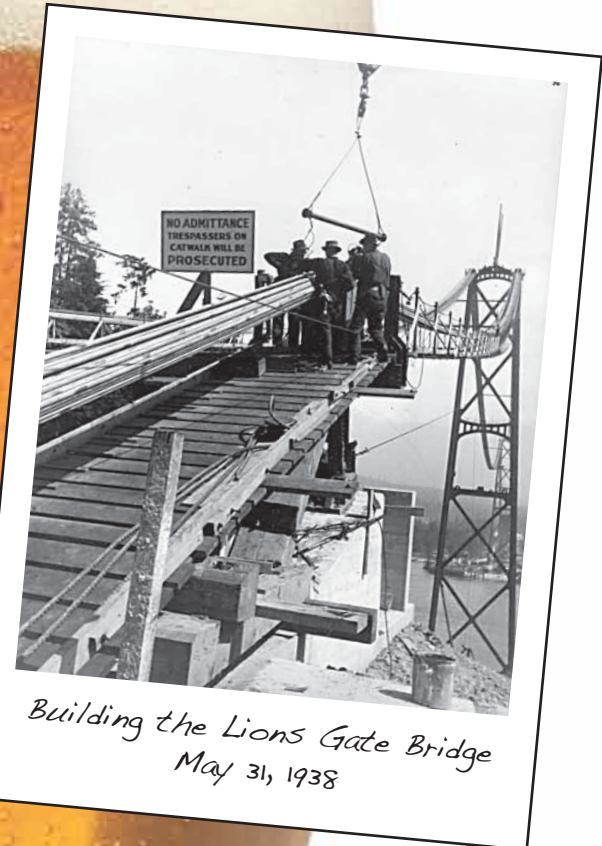

wine to go

we'll recork any bottle for you to take home

red wine

peller estates family series merlot [BC] VQA	7.75	12.25	32
red rooster cab/merlot [BC] VQA	9.25	13.75	37
mission hill five vines pinot noir [BC] VQA	8.75	12.75	34
sandhill syrah [BC] VQA			44
sandhill gamay noir [BC] VQA			36
mission hill reserve shiraz [BC]			45